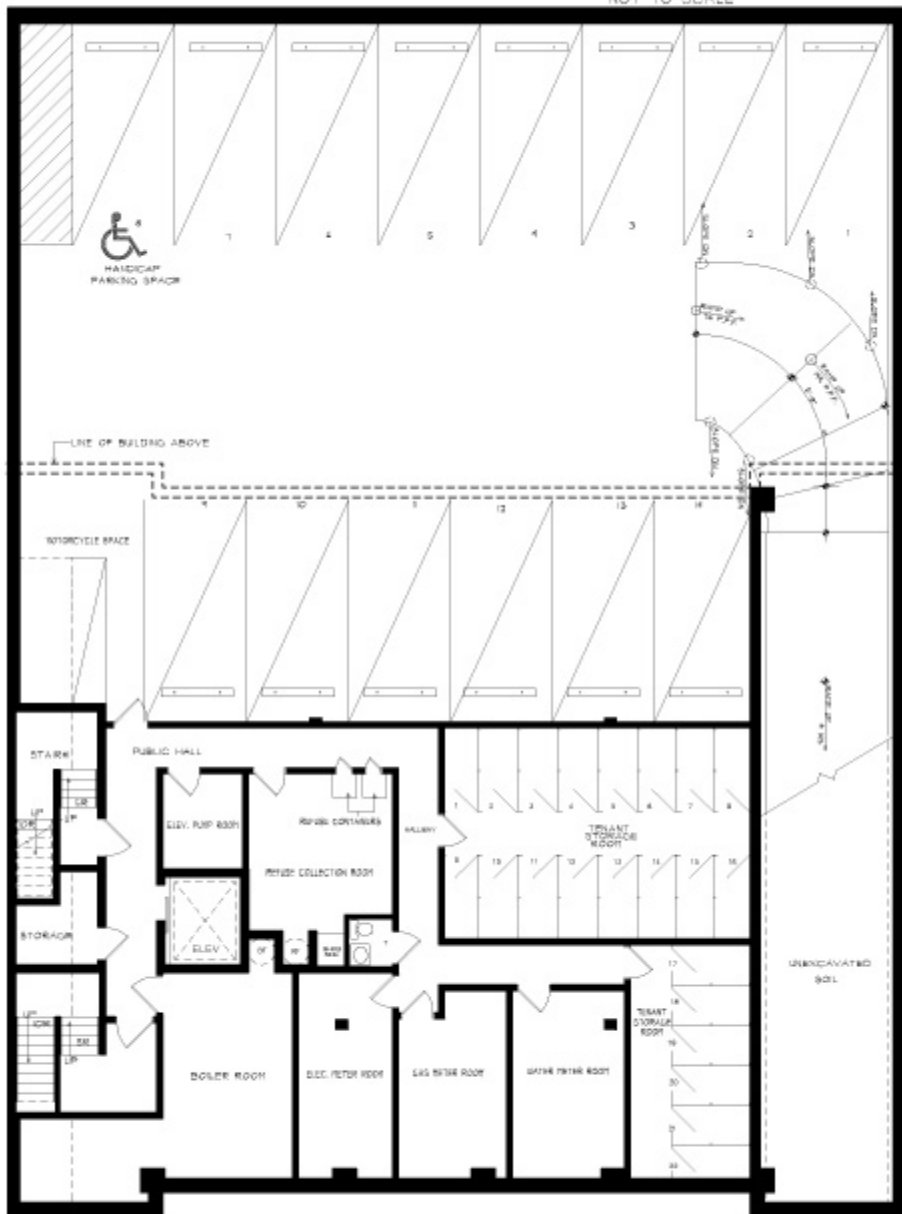

2519 35TH STREET
QUEENS, NEW YORK

CELLAR
NOT TO SCALE

35TH STREET ALL DIMENSIONS ARE APPROXIMATE AND SUBJECT
TO NORMAL CONSTRUCTION VARIANCES AND TOLERANCES